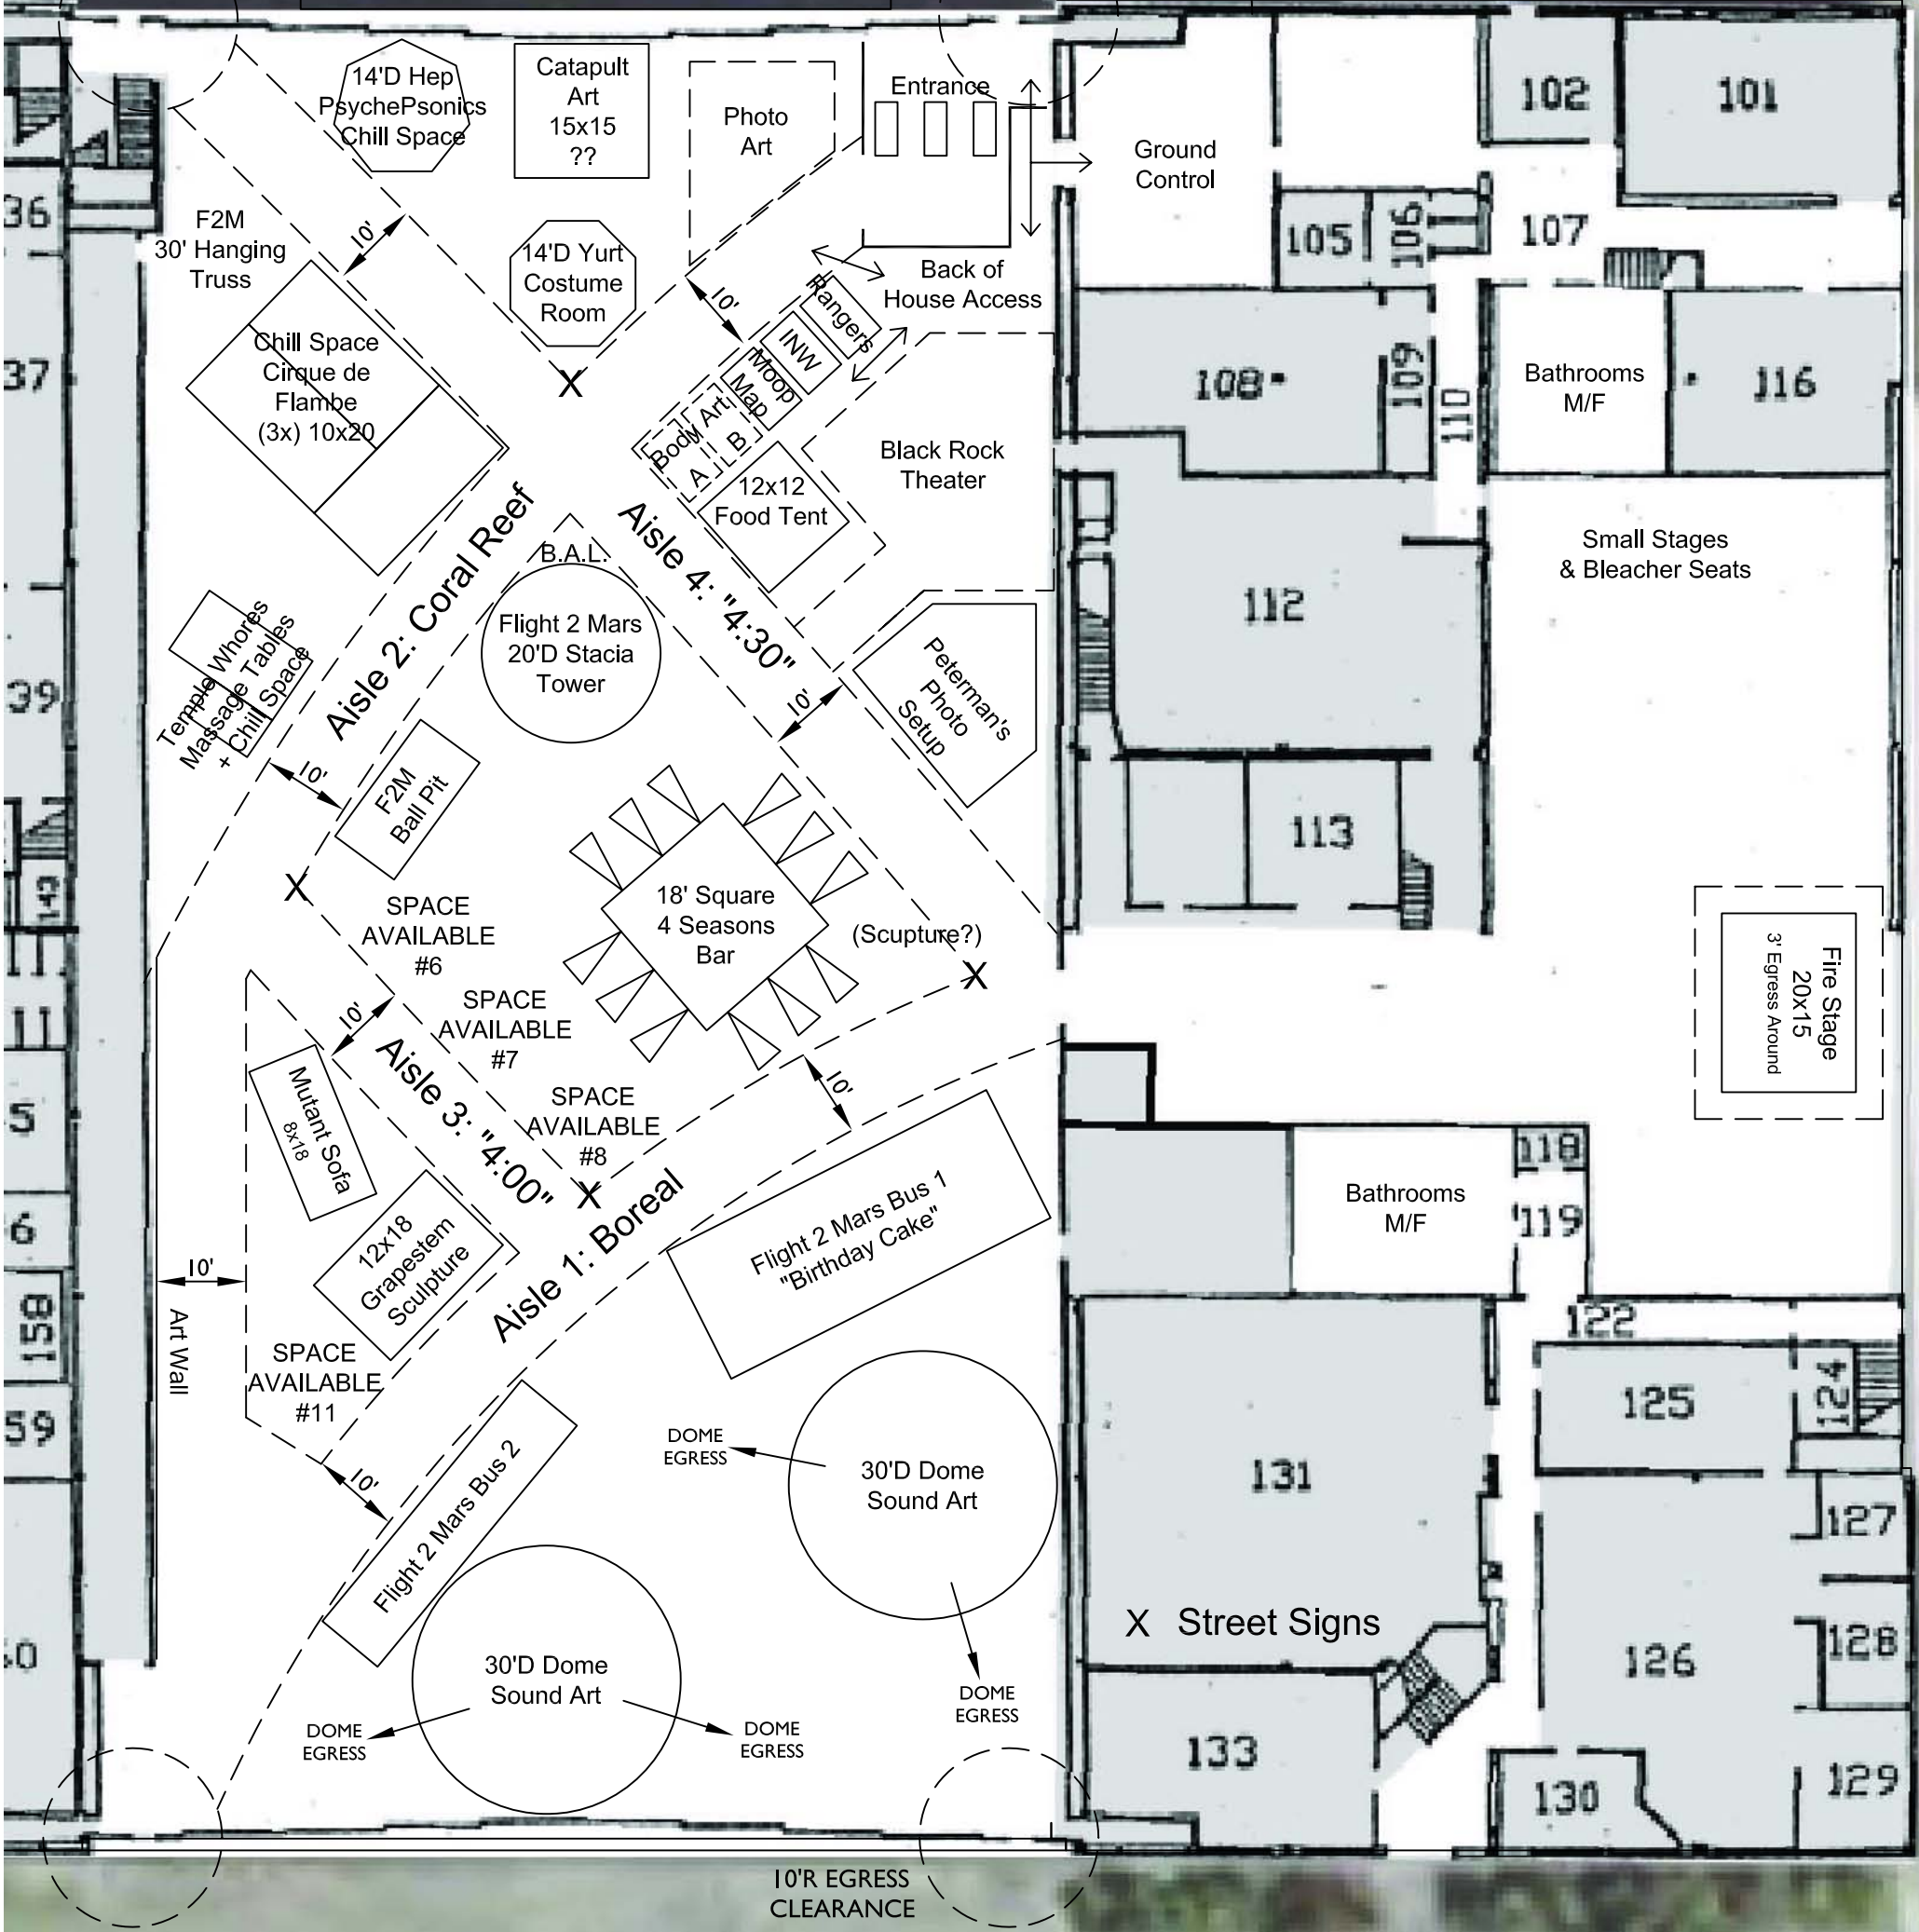

10'R EGRESS  
CLEARANCE

2,000 sf  
Deadletter / Toolshed  
Chill Space

25' NO SMOKING  
BOUNDARY

10'R EGRESS  
CLEARANCE

36

37

39

41